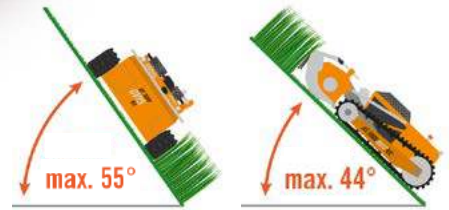

# AS 1000 OVIS EVO RC

100 cm	max. 150 cm	40 – 110 mm electric	Vanguard Professional 3864 2-Zylinder, 627 ccm	15,5 kW (21,1 hp) 3.600 min <sup>-1</sup>	17,2 kW (23 hp) 3.600 min <sup>-1</sup>	0 – 5,0 km/h	5.000 m <sup>2</sup> /h max.	428 kg